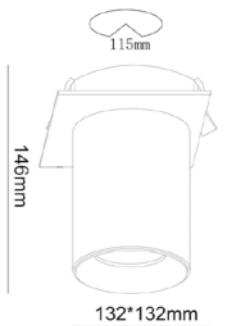

YLD-220V-20W COMPATIBLE PAR30