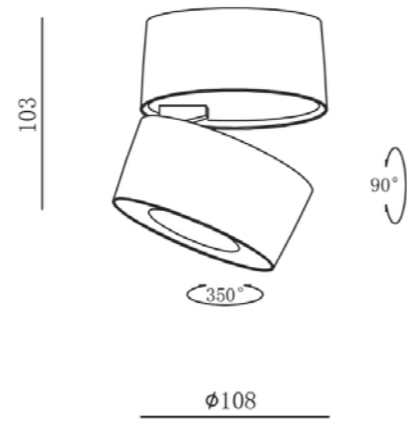

Series LC1298-M