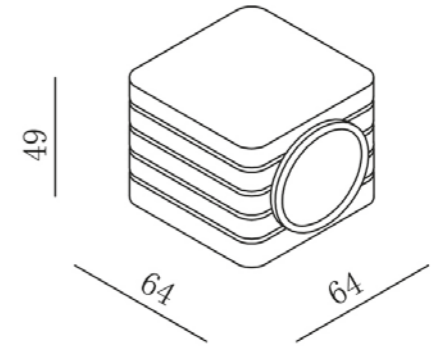

Series LC1400

REF	CHASSIS	CCT	ANG	POW	REG
YLD-008117	W	30K	60°	5W	AC
YLD-008209	FBK	30K	60°	5W	AC

Series LC1490 | Series LC1492

REF	CHASSIS	CCT	ANG	POW	REG
YLD-005680	W	30K	60°	5W	AC

REF	CHASSIS	CCT	ANG	POW	REG
YLD-005772	W	30K	60°	5W	AC