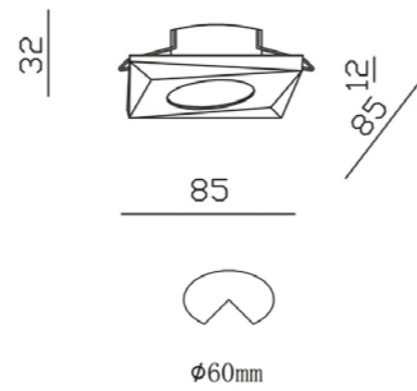

Series NC885

REF	CHASSIS	LAMP
YLD-000333	CH	GU10