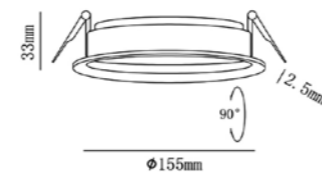

Series NC2119R

YLD-220V-20W COMPATIBLE PAR30

YLD-220V-35W COMPATIBLE QR111

REF	CHASSIS	LAMP
YLD-019922	W	YLD-220V-20W
YLD-019908	CH	YLD-220V-20W
YLD-019885	W	YLD-220V-35W
YLD-026838	FBK	YLD-220V-35W
YLD-019861	CH	YLD-220V-35W
YLD-021598	G	YLD-220V-35W

Series NC2118

YLD-220V-20W COMPATIBLE PAR30

YLD-220V-35W COMPATIBLE QR111

REF	CHASSIS	LAMP
YLD-021819	W	YLD-220V-20W
YLD-021826	CH	YLD-220V-20W
YLD-021833	W	YLD-220V-35W
YLD-021840	CH	YLD-220V-35W