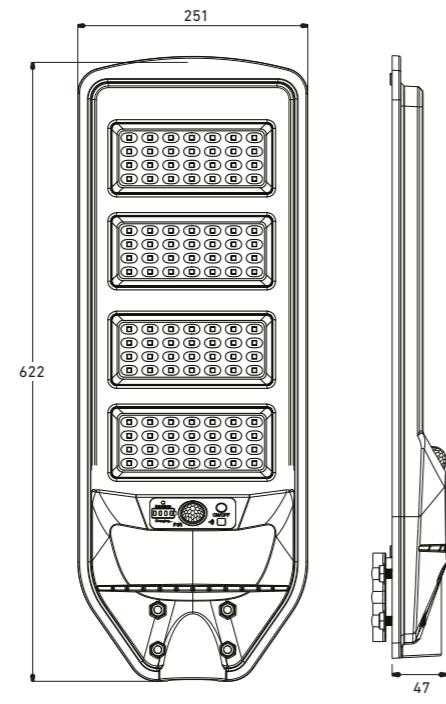

YLD-036936

REF	LUMENS	CCT	BATERIA	VOLTAGE	mAh	QTY
YLD-036905	600 LM	5000	LifeP04	3.2V	4000	20
YLD-036912	1300LM	5000	LifeP04	3.2V	8000	10
YLD-036929	1900LM	5000	LifeP04	3.2V	12000	8
YLD-036936	2350LM	5000	LifeP04	3.2V	15000	8
REF	DESCRIPCIÓN					QTY
YLD-036943	SOPORTE DE PARED / STREET LAMP POLE Ø48mm, L380mm					1