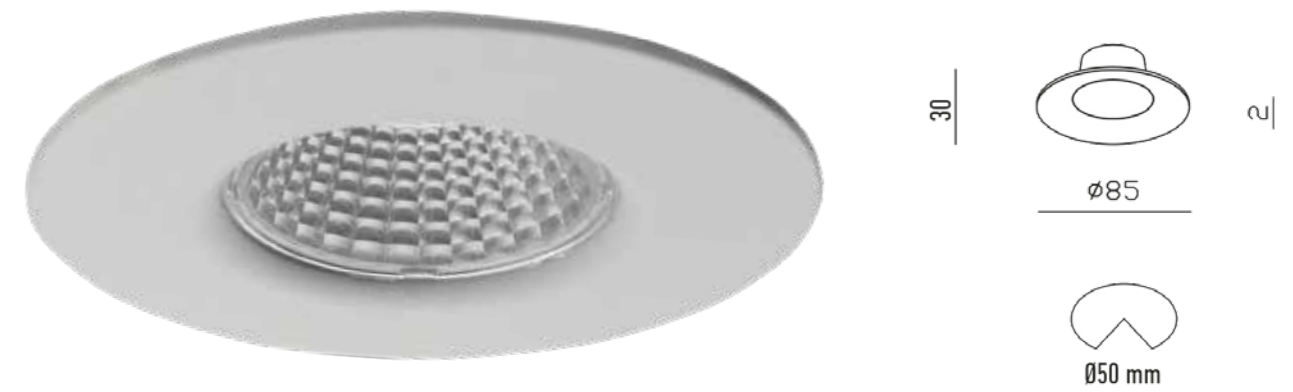

REF	CHASSIS	CCT	ANG	POW	REG	Ø In	Ø Out
YLD-001095	W	30K	60°	5W	AC	50mm	85mm
YLD-001101	W	40K	60°	5W	AC	50mm	85mm
YLD-001118	W	60K	60°	5W	AC	50mm	85mm