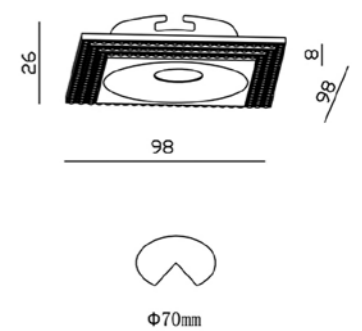

### SERIES DECO

NC1769SQ-BK

NC1769SQ-CH

NC1769SQ-W

REF	CHASSIS	LAMP
YLD-000890	BK	GU10
YLD-000906	CH	GU10
YLD-000883	W	GU10