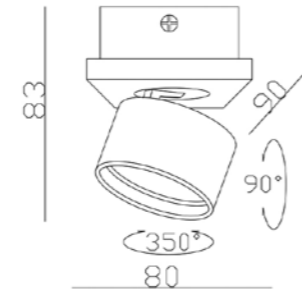

Series LC258

LC258-2

REF	CHASSIS	CCT	ANG	POW	REG	LUM
YLD-008483	BU	30K	60°	1X3W	AC	240Lm
YLD-008445	W	30K	60°	1X3W	AC	240Lm

REF	CHASSIS	CCT	ANG	POW	REG	LUM
YLD-021505	BU	30K	60°	1X5W	AC	400Lm
YLD-021512	W	30K	60°	1X5W	AC	400Lm

REF	CHASSIS	CCT	ANG	POW	REG	LUM
YLD-008605	BU	30K	60°	2X3W	AC	240Lm
YLD-008544	W	30K	60°	2X3W	AC	240Lm

REF	CHASSIS	CCT	ANG	POW	REG	LUM
YLD-008599	BU	30K	60°	2X5W	AC	400Lm

Series LC1312-M

REF	CHASSIS	CCT	ANG	POW	REG
YLD-009268	W	30K	24°	10W	AC
YLD-009275	W	40K	24°	10W	AC
YLD-009206	CH	30K	24°	10W	AC
YLD-009213	CH	40K	24°	10W	AC