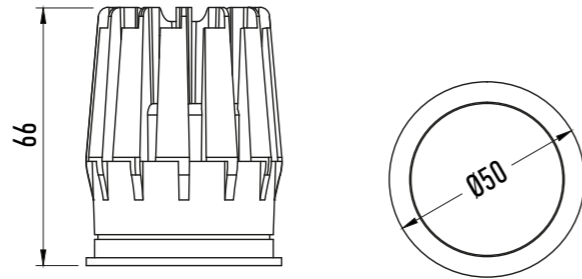

REGULACIONES DISPONIBLES:

(CONSULTAR)

8W

640 LUMEN

15°

24°

38°

2.700°K

3.000°K

4.000°K

REF	CHASSIS	CCT	ANG	POW	REG
YLD-032273	CH	27K	15°	8W	AC
YLD-032280	CH	27K	24°	8W	AC
YLD-032235	CH	27K	38°	8W	AC
YLD-029099	CH	30K	15°	8W	AC
YLD-029280	CH	30K	24°	8W	AC
YLD-029112	CH	30K	38°	8W	AC
YLD-029105	CH	40K	15°	8W	AC
YLD-029297	CH	40K	24°	8W	AC
YLD-029129	CH	40K	38°	8W	AC

12W

900 LUMEN

15°

24°

38°

2.700°K

3.000°K

4.000°K

REF	CHASSIS	CCT	ANG	POW	REG
YLD-032297	CH	27K	15°	12W	AC
YLD-032303	CH	27K	24°	12W	AC
YLD-032242	CH	27K	38°	12W	AC
YLD-029136	CH	30K	15°	12W	AC
YLD-029303	CH	30K	24°	12W	AC
YLD-029150	CH	30K	38°	12W	AC
YLD-029143	CH	40K	15°	12W	AC
YLD-029310	CH	40K	24°	12W	AC
YLD-029167	CH	40K	38°	12W	AC