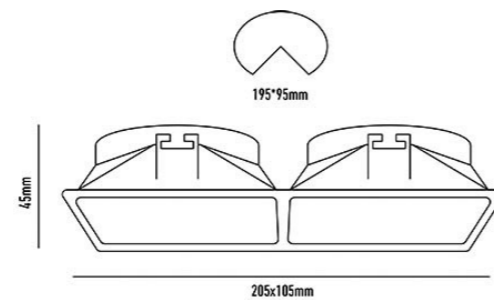

195*95mm

205x105mm

REF	CHASSIS	LAMP
YLD-023127	FW	GU10
YLD-026616	FBK	GU10