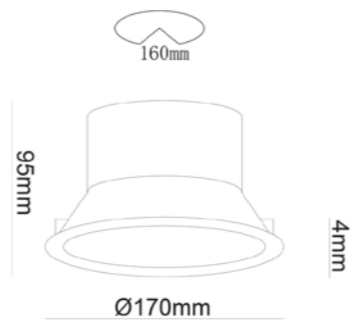

Series NC2138

YLD-220V-20W COMPATIBLE PAR30

YLD-220V-35W COMPATIBLE QR111

REF	CHASSIS	LAMP
YLD-025015	FBK	YLD-220V-20W
YLD-021116	FW	YLD-220V-20W
YLD-025022	FBK	YLD-220V-35W
YLD-021109	FW	YLD-220V-35W

PINTABLE
PAINTABLE
À PEINDRE

Series NC2156

YLD-220V-20W COMPATIBLE PAR30

YLD-220V-35W COMPATIBLE QR111

REF	CHASSIS	LAMP
YLD-025077	FBK	YLD-220V-20W
YLD-024018	FW	YLD-220V-20W
YLD-025084	FBK	YLD-220V-35W
YLD-024025	FW	YLD-220V-35W