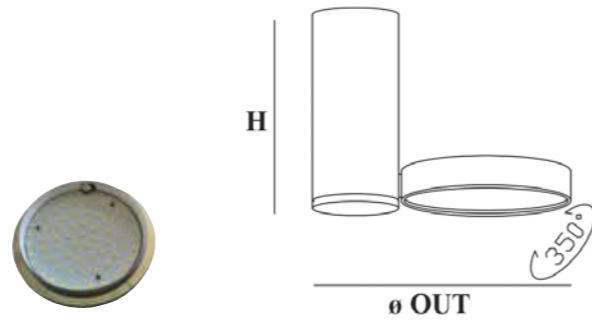

REF	CHASSIS	CCT	ANG	POW	REG	Lm	H	Ø Out
YLD-006151	GY	40K	120°	9W	AC	700	75mm	133,5mm
YLD-021475	GY	40K	120°	11W	AC	880	135mm	180mm
YLD-006267	GY	40K	120°	18W	AC	1440	155mm	225mm
YLD-012893	GY	40K	120°	23W	AC	1840	155mm	270mm
YLD-006137	W	30K	120°	9W	AC	700	75mm	133,5mm
YLD-006144	W	40K	120°	9W	AC	700	75mm	133,5mm
YLD-006168	W	30K	120°	11W	AC	880	135mm	180mm
YLD-006175	W	40K	120°	11W	AC	880	135mm	180mm
YLD-006205	W	40K	120°	15W	AC	1200	135mm	195mm
YLD-006229	W	30K	120°	18W	AC	1440	155mm	225mm
YLD-006236	W	40K	120°	18W	AC	1440	155mm	225mm
YLD-006298	W	40K	120°	23W	AC	1840	155mm	270mm