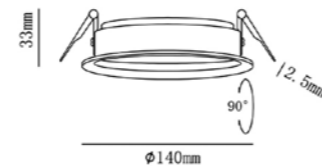

Series NC2119R

YLD-220V-20W COMPATIBLE PAR30

YLD-220V-35W COMPATIBLE QR111

REF	CHASSIS	LAMP
YLD-019922	W	YLD-220V-20W
YLD-019908	CH	YLD-220V-20W
YLD-019885	W	YLD-220V-35W
YLD-026838	FBK	YLD-220V-35W
YLD-019861	CH	YLD-220V-35W
YLD-021598	G	YLD-220V-35W

Series NC2118

YLD-220V-20W COMPATIBLE PAR30

YLD-220V-35W COMPATIBLE QR111

REF	CHASSIS	LAMP
YLD-021819	W	YLD-220V-20W
YLD-021826	CH	YLD-220V-20W
YLD-021833	W	YLD-220V-35W
YLD-021840	CH	YLD-220V-35W