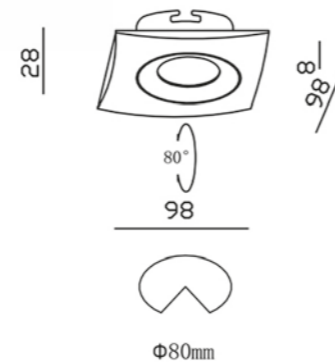

REF	CHASSIS	LAMP
YLD-000777	CH	GU10
YLD-000760	W	GU10