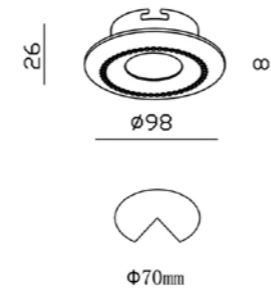

### SERIES DECO

NC1768R-CH

NC1768R-W

REF	CHASSIS	LAMP
YLD-000838	CH	GU10
YLD-000814	W	GU10