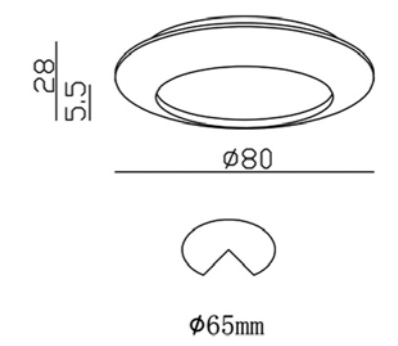

Empotrable | COMPACT YLD

REF	POW	CCT	ANG	DIMENSIONS	Ø CORTE	Lm
012671	7W	3000K	60°	98X35mm	CUT 55mm	600 LM
012688	7W	4000K	60°	98X35mm	CUT 55mm	600 LM

REF	POW	CCT	ANG	DIMENSIONS	Ø CORTE	Lm
012855	7W	3000K	60°	98X35mm	CUT 55mm	600 LM
012862	7W	4000K	60°	98X35mm	CUT 55mm	600LM

REF	POW	CCT	ANG	DIMENSIONS	Ø CORTE	Lm
001279	5W	3000K	60°	85X35mm	CUT 55mm	450 LM
001286	5W	4000K	60°	85X35mm	CUT 55mm	450 LM

Series LC1427

REF	CHASSIS	CCT	ANG	POW	REG	Ø In	Ø Out
YLD-006410	CH	40K	120°	4W	AC	65mm	80mm
YLD-006380	W	40K	120°	4W	AC	65mm	80mm
YLD-006496	CH	30K	120°	7W	AC	80mm	100mm
YLD-006519	CH	60K	120°	7W	AC	80mm	100mm