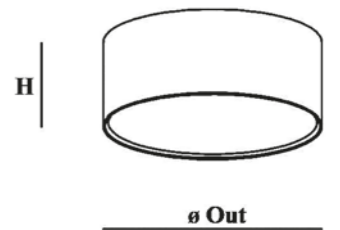

NO DIMMABLE 11W 880 LUMEN 120° 30unid.
NO DIMMABLE 15W 1200 LUMEN 120° 16unid.
NO DIMMABLE 18W 1440 LUMEN 120° 16unid.

LC1396-11W
LC1397-15W
LC1398-18W