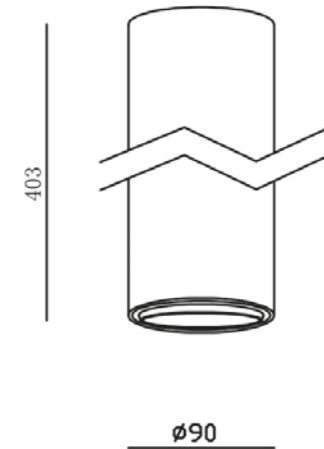

## Series LC1283

LC1283-W

LC1283-BK

LC1283-CH

REGULACIONES DISPONIBLES:

(CONSULTAR)

REF	CHASSIS	CCT	ANG	POW	REG
YLD-009565	W	30K	24°	10W	AC
YLD-009572	W	40K	24°	10W	AC
YLD-022434	BK	30K	24°	10W	AC
YLD-009688	CH	30K	24°	10W	AC
YLD-009695	CH	40K	24°	10W	AC