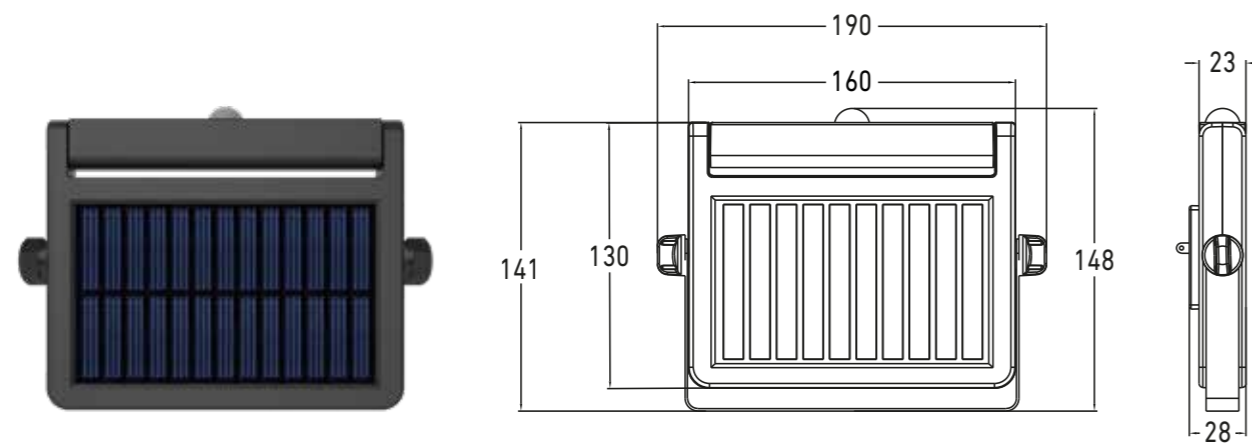

REF	LUMENS	CCT	BATERIA	VOLTAGE	mAh	QTY
YLD-036998	500	3000	LifeP04	3.2V	1800	20