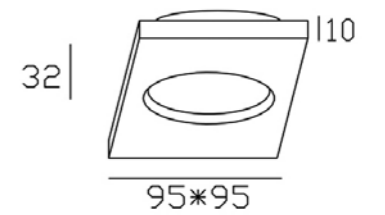

Series LC1445SQ

REF	CHASSIS	CCT	ANG	POW	REG	Ø In	Ø Out
YLD-017423	BK	30K	120°	7W	AC	75mm	95x95mm
YLD-017430	BK	40K	120°	7W	AC	75mm	95x95mm
YLD-005956	CH	30K	120°	7W	AC	75mm	95x95mm
YLD-005963	CH	40K	120°	7W	AC	75mm	95x95mm
YLD-005925	W	30K	120°	7W	AC	75mm	95x95mm