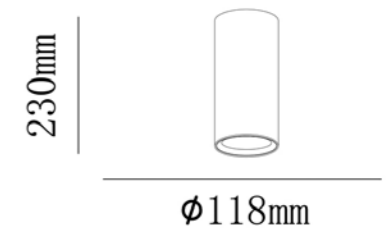

Series NC2119R

YLD-220V-20W COMPATIBLE PAR30

YLD-220V-35W COMPATIBLE QR111

REF	CHASSIS	LAMP
YLD-019922	W	YLD-220V-20W
YLD-019908	CH	YLD-220V-20W
YLD-019885	W	YLD-220V-35W
YLD-026838	FBK	YLD-220V-35W
YLD-019861	CH	YLD-220V-35W
YLD-021598	G	YLD-220V-35W

Series NC2118

YLD-220V-20W COMPATIBLE PAR30

YLD-220V-35W COMPATIBLE QR111

REF	CHASSIS	LAMP
YLD-021819	W	YLD-220V-20W
YLD-021826	CH	YLD-220V-20W
YLD-021833	W	YLD-220V-35W
YLD-021840	CH	YLD-220V-35W