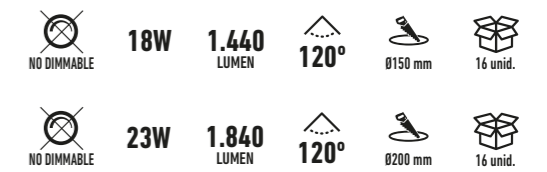

Series LC1484R

REF	CHASSIS	CCT	ANG	POW	REG	Lm	Ø In	Ø Out
YLD-007288	CH	40K	120°	11W	AC	880	115mm	129mm
YLD-007349	CH	40K	120°	15W	AC	1200	130mm	144mm
YLD-007370	CH	40K	120°	18W	AC	1440	150mm	164mm
YLD-007431	CH	40K	120°	23W	AC	1840	200mm	209mm