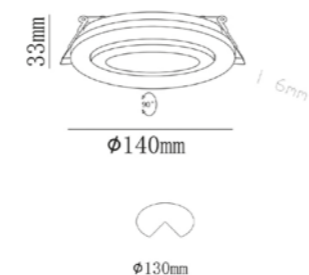

Al IP20 RATED Ø130mm

30 unid. RoHS COMPLIANT

YLD-220V-20W COMPATIBLE PAR30

NC2116R-W