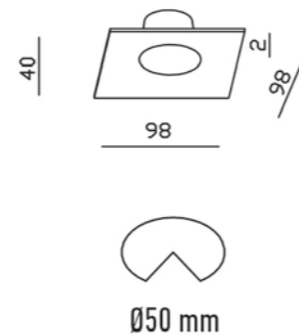

Series LC1431SQ

REF	CHASSIS	CCT	ANG	POW	REG	Ø In	Ø Out
YLD-001453	W	30K	60°	7W	AC	50mm	98x98mm
YLD-001460	W	40K	60°	7W	AC	50mm	98x98mm
YLD-001477	W	60K	60°	7W	AC	50mm	98x98mm