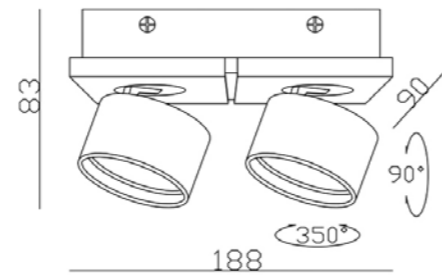

REF	CHASSIS	CCT	ANG	POW	REG	LUM
YLD-008483	BU	30K	60°	1X3W	AC	240Lm
YLD-008445	W	30K	60°	1X3W	AC	240Lm

REF	CHASSIS	CCT	ANG	POW	REG	LUM
YLD-021505	BU	30K	60°	1X5W	AC	400Lm
YLD-021512	W	30K	60°	1X5W	AC	400Lm

REF	CHASSIS	CCT	ANG	POW	REG	LUM
YLD-008605	BU	30K	60°	2X3W	AC	240Lm
YLD-008544	W	30K	60°	2X3W	AC	240Lm

REF	CHASSIS	CCT	ANG	POW	REG	LUM
YLD-008599	BU	30K	60°	2X5W	AC	400Lm