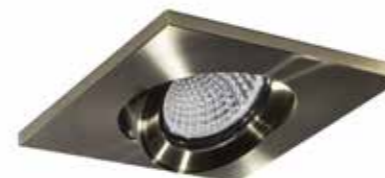

NC1860SQ-P