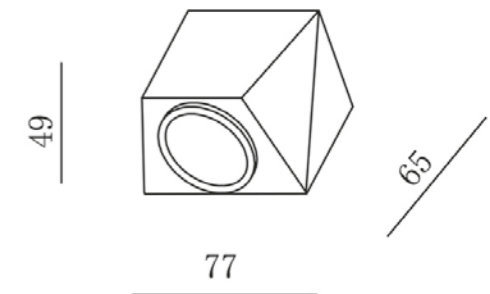

REF	CHASSIS	CCT	ANG	POW	REG
YLD-005772	W	30K	60°	5W	AC