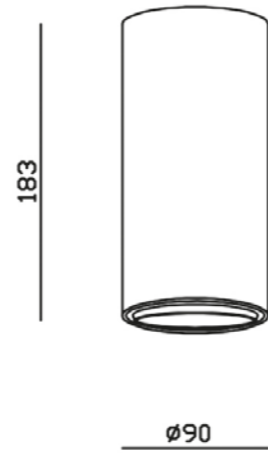

## Series LC1282

LC1282-W

LC1282-BK

LC1282-CH

REGULACIONES DISPONIBLES:

(CONSULTAR)

REF	CHASSIS	CCT	ANG	POW	REG
YLD-009442	W	30K	24°	10W	AC
YLD-009459	W	40K	24°	10W	AC
YLD-022410	BK	30K	24°	10W	AC
YLD-009503	CH	30K	24°	10W	AC
YLD-009510	CH	40K	24°	10W	AC