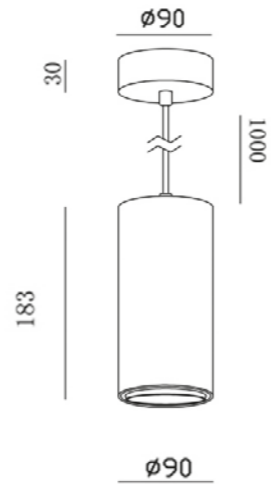

REGULACIONES DISPONIBLES:

(CONSULTAR)

AI NO DIMMABLE **10W** **800 LUMEN** **24°** **AC 220V 240V** **3.000°K** **4.000°K** **Hz 50/60** **25.000h** **PF >0.95** NO FLICKERING **IP 20 RATED** **MACADAM <3**
CRI >80 **12 unid.** **RoHS COMPLIANT** **CE** **EAGLE RISE**

REF	CHASSIS	CCT	ANG	POW	REG
YLD-009749	W	30K	24°	10W	AC
YLD-009756	W	40K	24°	10W	AC
YLD-009862	CH	30K	24°	10W	AC
YLD-009879	CH	40K	24°	10W	AC