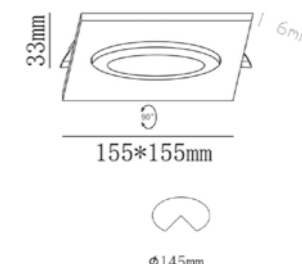

Al IP20 RATED Ø145mm

30 unid. RoHS COMPLIANT

YLD-220V-35W COMPATIBLE QR111