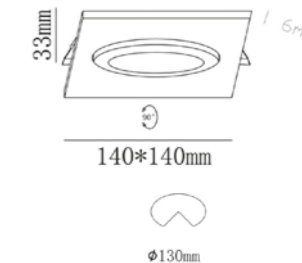

Al IP20 RATED Ø130mm

30 unid. RoHS COMPLIANT

YLD-220V-20W COMPATIBLE PAR30

NC2116SQ-W