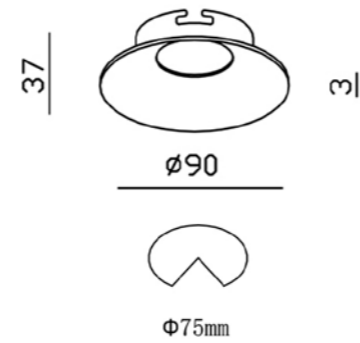

### SERIES DECO

NC1825-M-BK

NC1825-M-CH

NC1825-M-W

REF	CHASSIS	LAMP
YLD-017614	BK	GU10
YLD-000715	CH	GU10
YLD-000708	W	GU10