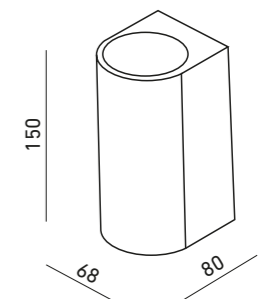

REF	CHASSIS	LAMP
YLD-031801	FW	GU10
YLD-031818	FBK	GU10
YLD-031825	PL	GU10