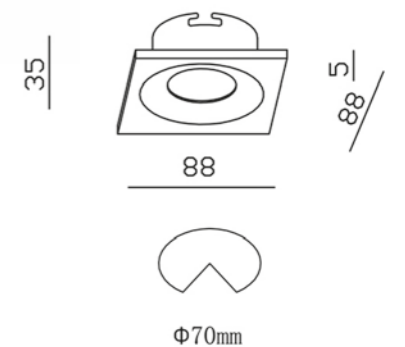

## Series NC2002SQ

SERIES DECO

NC2002SQ-W+CH

NC2002SQ-W

REF	CHASSIS	LAMP
YLD-000234	W	GU10
YLD-000241	W+CH	GU10