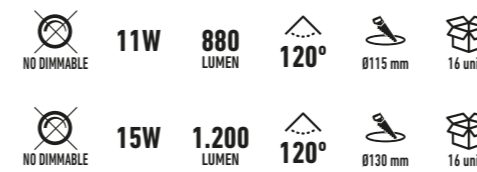

Series LC1484R

REF	CHASSIS	CCT	ANG	POW	REG	Lm	Ø In	Ø Out
YLD-007288	CH	40K	120°	11W	AC	880	115mm	129mm
YLD-007349	CH	40K	120°	15W	AC	1200	130mm	144mm
YLD-007370	CH	40K	120°	18W	AC	1440	150mm	164mm
YLD-007431	CH	40K	120°	23W	AC	1840	200mm	209mm