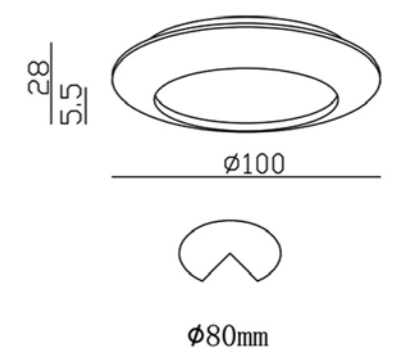

REF	CHASSIS	CCT	ANG	POW	REG	Ø In	Ø Out
YLD-006410	CH	40K	120°	4W	AC	65mm	80mm
YLD-006380	W	40K	120°	4W	AC	65mm	80mm
YLD-006496	CH	30K	120°	7W	AC	80mm	100mm
YLD-006519	CH	60K	120°	7W	AC	80mm	100mm