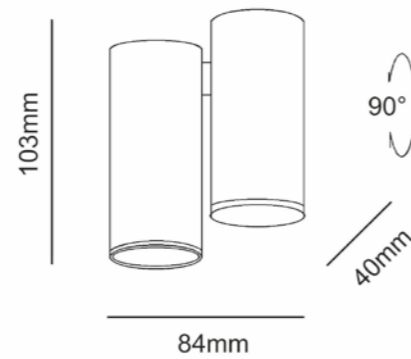

Series LC073

REF	CHASSIS	CCT	ANG	POW	REG
YLD-027903	FBK	30K	36°	5W	AC
YLD-027910	FW	30K	36°	5W	AC