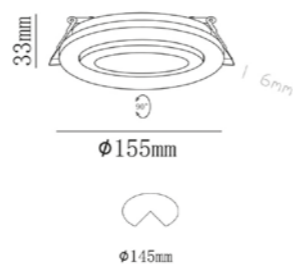

Al IP20 RATED Ø145mm

30 unid. RoHS COMPLIANT

YLD-220V-35W COMPATIBLE QR111