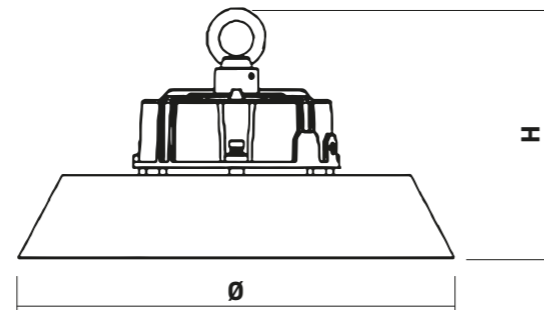

Series UFO PRO