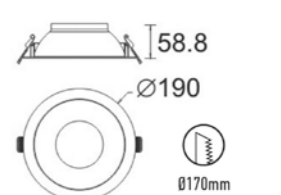

LÁMPARA NO INCLUIDA
LAMP NOT INCLUDED
LUMINAIRE NON COMPRIS