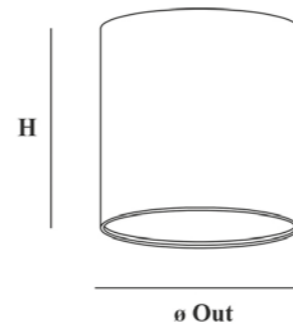

NO DIMMABLE 4W 310 LUMEN 120° 60unid.
NO DIMMABLE 7W 530 LUMEN 120° 60unid.
NO DIMMABLE 9W 700 LUMEN 120° 60unid.

LC1463-4W
LC1464-7W
LC1465-9W