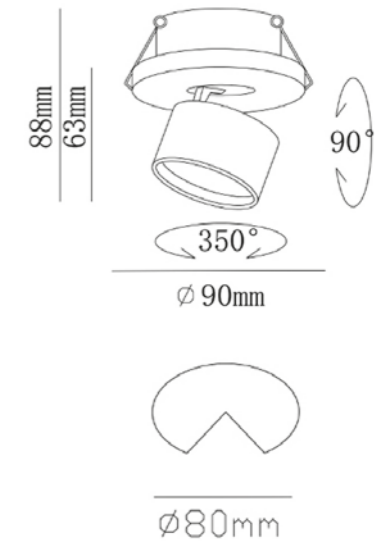

Series LC260