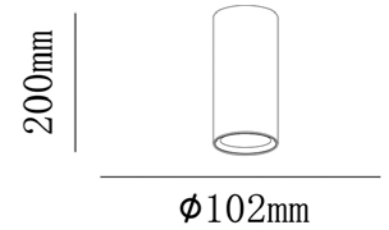

Series NC2119R

YLD-220V-20W COMPATIBLE PAR30

YLD-220V-35W COMPATIBLE QR111

REF	CHASSIS	LAMP
YLD-019922	W	YLD-220V-20W
YLD-019908	CH	YLD-220V-20W
YLD-019885	W	YLD-220V-35W
YLD-026838	FBK	YLD-220V-35W
YLD-019861	CH	YLD-220V-35W
YLD-021598	G	YLD-220V-35W

Series NC2118

YLD-220V-20W COMPATIBLE PAR30

YLD-220V-35W COMPATIBLE QR111

REF	CHASSIS	LAMP
YLD-021819	W	YLD-220V-20W
YLD-021826	CH	YLD-220V-20W
YLD-021833	W	YLD-220V-35W
YLD-021840	CH	YLD-220V-35W