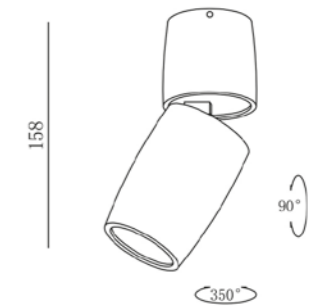

NC1801-M-W   NC1801-M-BK   NC1801-M-CH

REF	CHASSIS	LAMP
YLD-010141	W	GU10
YLD-022212	BK	GU10
YLD-022205	CH	GU10