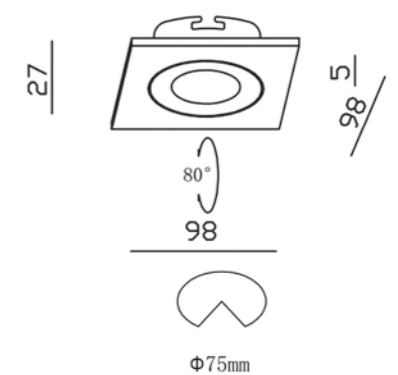

Series NC1860R

SERIES DECO

REF	CHASSIS	LAMP
YLD-021338	BR	GU10
YLD-000739	CH	GU10
YLD-021345	FBK	GU10
YLD-017638	G	GU10
YLD-021314	P	GU10
YLD-021321	Q	GU10
YLD-000722	W	GU10
YLD-027194	SN	GU10

Series NC1860SQ

SERIES DECO

NC1860SQ-P

REF	CHASSIS	LAMP
YLD-021376	BR	GU10
YLD-000753	CH	GU10
YLD-021383	FBK	GU10
YLD-021352	P	GU10
YLD-021369	Q	GU10
YLD-000746	W	GU10
YLD-027200	SN	GU10