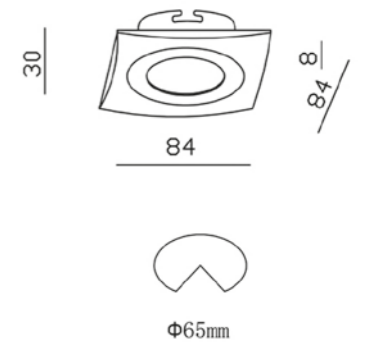

NC902-Q

REF	CHASSIS	LAMP
YLD-000371	CH	GU10
YLD-000357	P	GU10
YLD-000364	Q	GU10