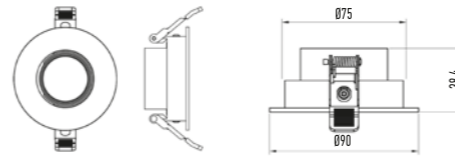

SERIE NC8229

REF	CHASSIS
YLD-029211	FW
YLD-029228	FBK