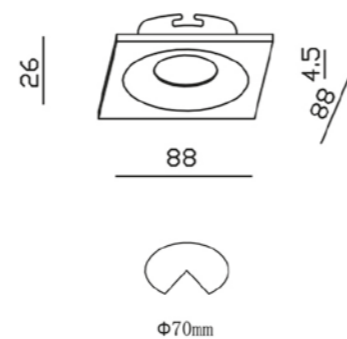

### SERIES DECO

NC1761SQ-G

NC1761SQ-W

NC1761SQ-RC

REF	CHASSIS	LAMP
YLD-019274	G	GU10
YLD-021451	RC	GU10
YLD-000500	W	GU10