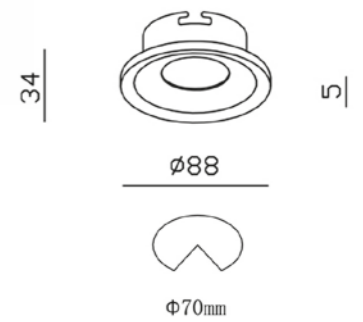

## Series NC2002R

SERIES DECO

NC2002R-W+CH

NC2002R-W

REF	CHASSIS	LAMP
YLD-000210	W	GU10
YLD-000227	W+CH	GU10