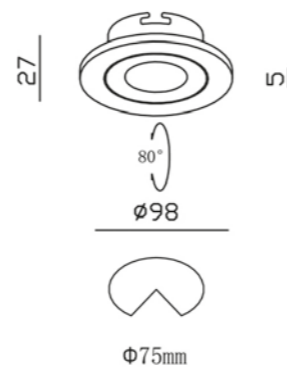

Series NC1860R

SERIES DECO

REF	CHASSIS	LAMP
YLD-021338	BR	GU10
YLD-000739	CH	GU10
YLD-021345	FBK	GU10
YLD-017638	G	GU10
YLD-021314	P	GU10
YLD-021321	Q	GU10
YLD-000722	W	GU10
YLD-027194	SN	GU10

Series NC1860SQ

SERIES DECO

NC1860SQ-P

REF	CHASSIS	LAMP
YLD-021376	BR	GU10
YLD-000753	CH	GU10
YLD-021383	FBK	GU10
YLD-021352	P	GU10
YLD-021369	Q	GU10
YLD-000746	W	GU10
YLD-027200	SN	GU10