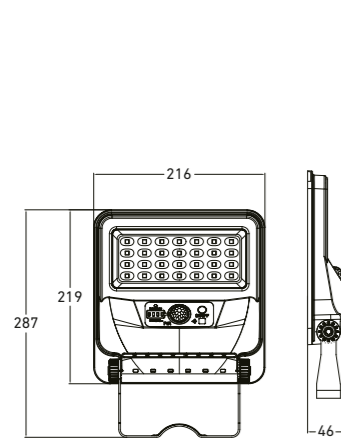

Series INTEGRATED SOLAR STREET LIGHT

YLD-036905