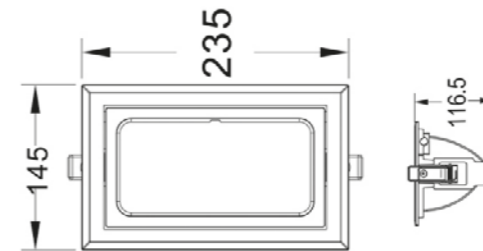

Series LF152-35W