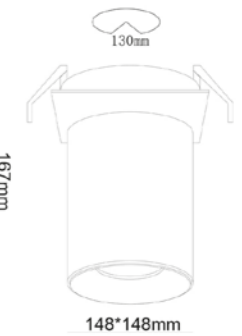

YLD-220V-20W COMPATIBLE PAR30