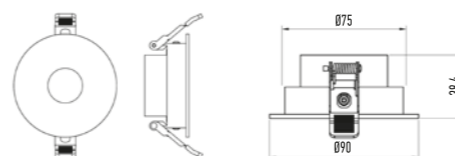

SERIE NC8221

REF	CHASSIS
YLD-029174	FW
YLD-029181	FBK