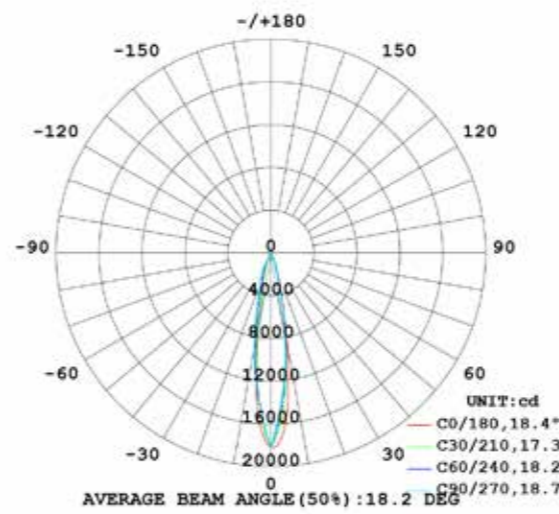

NO DIMMABLE **33W** **2,800 LUMEN** **15°** **3,000°K** **4,000°K**

NO DIMMABLE **33W** **2,800 LUMEN** **38°** **3,000°K** **4,000°K**

REF	CHASSIS	CCT	ANG	POW	REG
YLD-072019	FBK	30K	38°	33W	AC
YLD-072033	FBK	40K	38°	33W	AC
YLD-027002	FBK	30K	15°	33W	AC
YLD-027125	FW	40K	15°	33W	AC