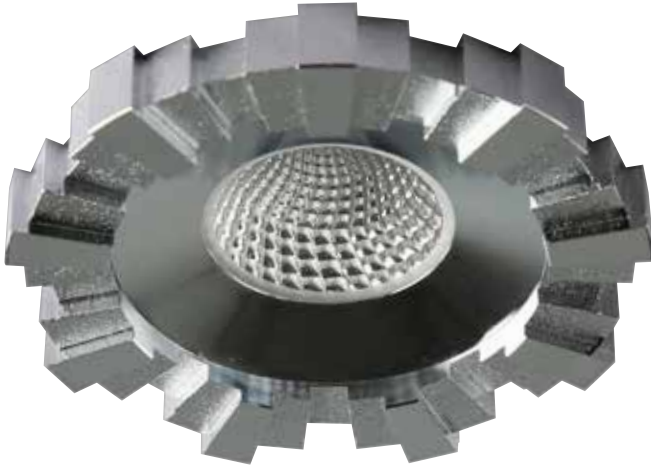

LC2037-CH Cromo

DATOS TÉCNICOS

Al	30und	Ø65mm.	AC 200V 240V	Hz 50/60	III	NO FLICKERING
IP20	CRI (Ra) >80	35.000h	CE	RoHS COMPLIANT	ON/OFF x15.000	

GAMA DE COLORES

OPCIONES

5W	400 lm	36°	60°	3.000K	4.000K
7W	560 lm	36°	60°	3.000K	4.000K